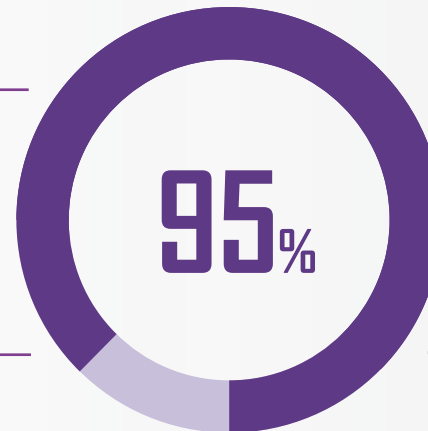

79%

21%

CISO (CHIEF INFORMATION SECURITY OFFICER)

RESPONSABLES DE SEGURIDAD

RESP/ADMIN DE SISTEMAS

CANAL IT

95%

DIRECTORES GENERALES